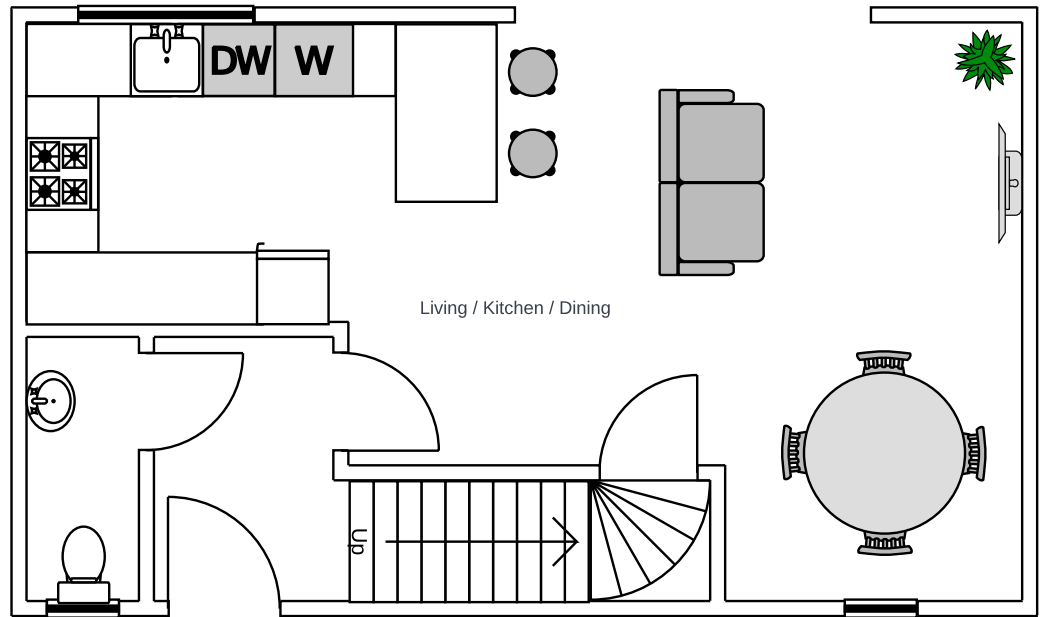

Pilgrim Park, Much
 Birch, Hereford,
 HR2 8HJ -
 2 Bed House
 Plot 1&2

Room Sizes:
 Living / Kitchen / Dining : -4.9m(max) x 8.3(max)
 Bedroom 1: -2.9m(max) x 4.9m
 Bedroom 2: -2.9m(max) x 4.9m
 Bathroom: -2.3m(max) x 2.7m

Key Features:

- Underfloor Heating
- Breath taking views
- Quiet Location
- Modern Kitchen
- Air source heating
- 853 sqft

Please note that the location of doors, windows and other items are approximate and this floorplan is designed to be used for illustrative purposes only.