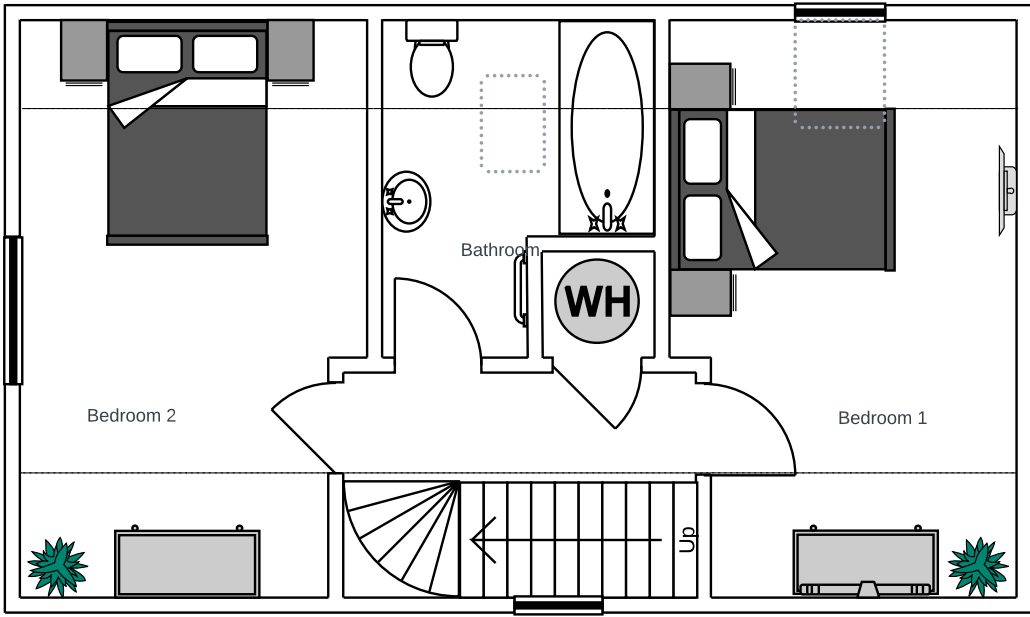

Pilgrim Park, Much
 Birch, Hereford,
 HR2 8HJ -
 2 Bed House
 Plot 1&2

Room Sizes:
 Living / Kitchen / Dining : -4.9m(max) x 8.3(max)
 Bedroom 1: -2.9m(max) x 4.9m
 Bedroom 2: -2.9m(max) x 4.9m
 Bathroom: -2.3m(max) x 2.7m

Key Features:

- Underfloor Heating
- Breath taking views
- Quiet Location
- Modern Kitchen
- Air source heating
- 853 sqft

Please note that the location of doors, windows and other items are approximate and this floorplan is designed to be used for illustrative purposes only.