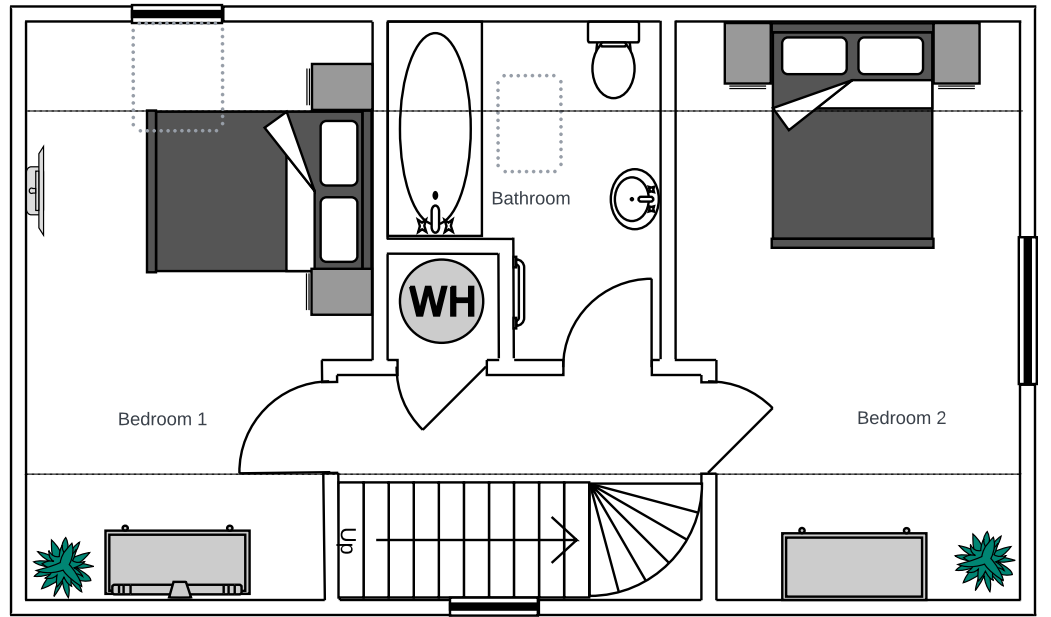

Pilgrim Park, Much
 Birch, Hereford,
 HR2 8HJ -
 2 Bed House
 Plot 1&2

Room Sizes:
 Living / Kitchen / Dining : -4.9m(max) x 8.3(max)
 Bedroom 1: -2.9m(max) x 4.9m
 Bedroom 2: -2.9m(max) x 4.9m
 Bathroom: -2.3m(max) x 2.7m

Key Features:

- Underfloor Heating
- Breath taking views
- Quiet Location
- Modern Kitchen
- Air source heating
- 853 sqft

Please note that the location of doors, windows and other items are approximate and this floorplan is designed to be used for illustrative purposes only.