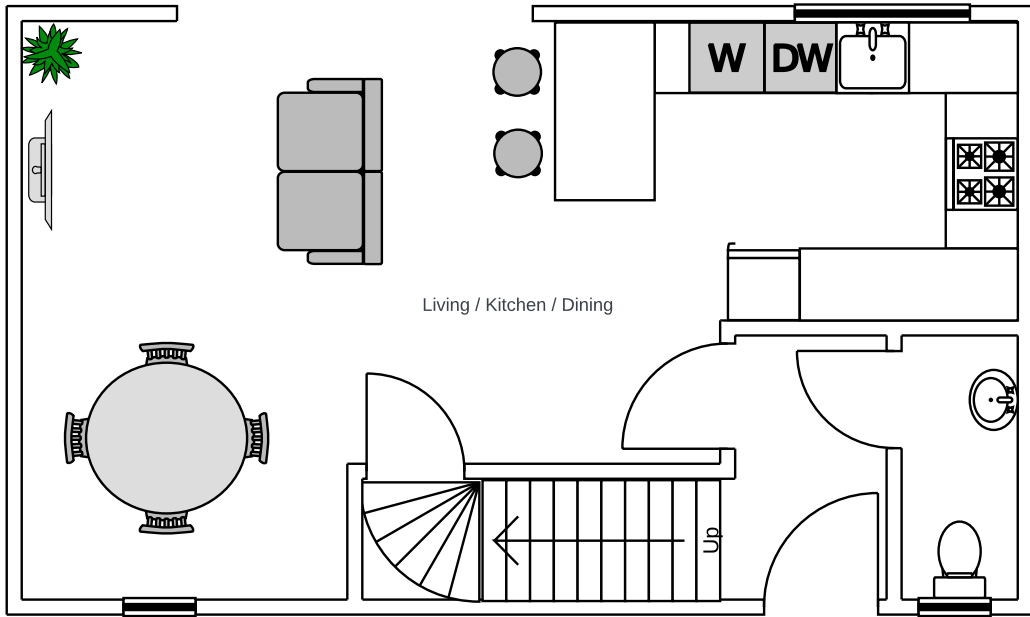

Pilgrim Park, Much
 Birch, Hereford,
 HR2 8HJ -
 2 Bed House
 Plot 1&2

Room Sizes:
 Living / Kitchen / Dining : -4.9m(max) x 8.3(max)
 Bedroom 1: -2.9m(max) x 4.9m
 Bedroom 2: -2.9m(max) x 4.9m
 Bathroom: -2.3m(max) x 2.7m

Key Features:

- Underfloor Heating
- Breath taking views
- Quiet Location
- Modern Kitchen
- Air source heating
- 853 sqft

Please note that the location of doors, windows and other items are approximate and this floorplan is designed to be used for illustrative purposes only.